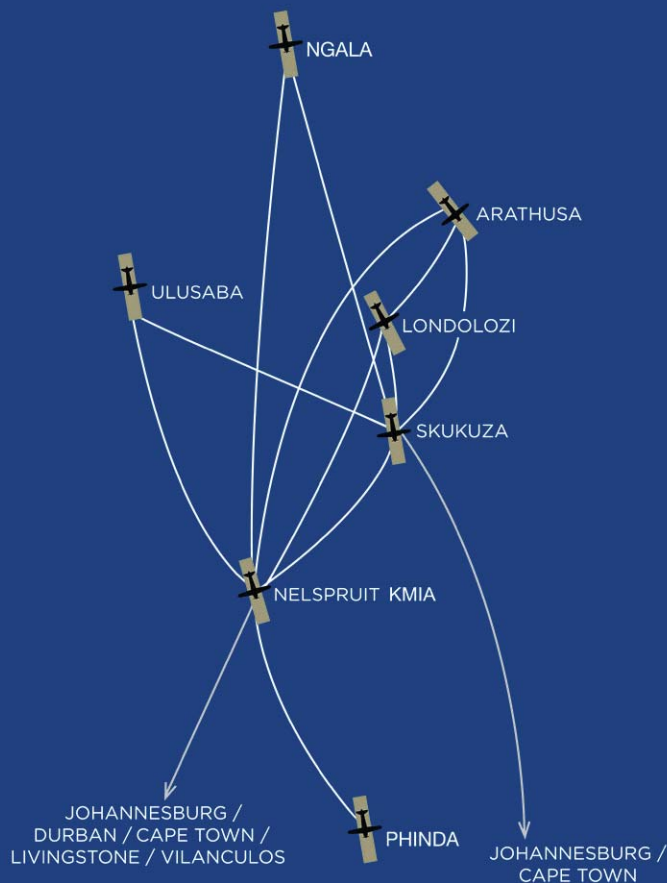

flyairlink.com

[@fly_airlink](https://twitter.com/fly_airlink)

[Fly Airlink](https://www.facebook.com/FlyAirlink)

AIRLINK
Freedom of the African Sky

Connecting city to bush

Experience the heart of the African bush with daily direct flights from Johannesburg and Cape Town to Nelspruit KMIA as well as the iconic Skukuza Airport, gateway to the Timbavati, Sabi Sand, the Kruger National Park, Phinda and the private game lodges. A unique 20 minute airside transfer connects you onward to the doorstep of your safari destination on Airlink's Lodge Link service to Ngala, Ulusaba, Arathusa, Londolozi and Phinda Airstrips. You also have the freedom to enjoy a short open safari vehicle transfer from the Phinda, Ngala, Ulusaba and Arathusa Airstrips to adjoining private game lodges in the reserve. A short air transfer from the lodge airstrips or Skukuza Airport to Nelspruit KMIA connects you conveniently to Livingstone (Zambia) and Vilanculos (Mozambique), gateway to the Bazaruto and Benguerra Islands.

Lodge Link Facts

- Operated by Airlink Grand Cessna Caravan 208BEX (12 passengers plus 2 pilots)
- Checked baggage 20kgs (soft bag)
- Cabin baggage 8kgs (soft bag)
- Free soft bags available on request on arrival
- Free baggage storage facilities at Skukuza Airport and Nelspruit KMIA
- Free baggage transfers between Skukuza Airport and Nelspruit KMIA for passengers utilising a minimum of 2 consecutive lodge link flights
- These exclusive services are restricted to applicable lodges and their guests
- Airside lounges at Skukuza Airport and Nelspruit KMIA with refreshment and restroom facilities
- Short apron transfers
- Minimum connecting time at Skukuza Airport and Nelspruit KMIA is 20 minutes for domestic and 30 minutes for international - please note that this is a legal IATA connecting time
- Accrual and redemption of Voyager Miles are not permitted
- Charter flights on request - contact Airlink's Group Department