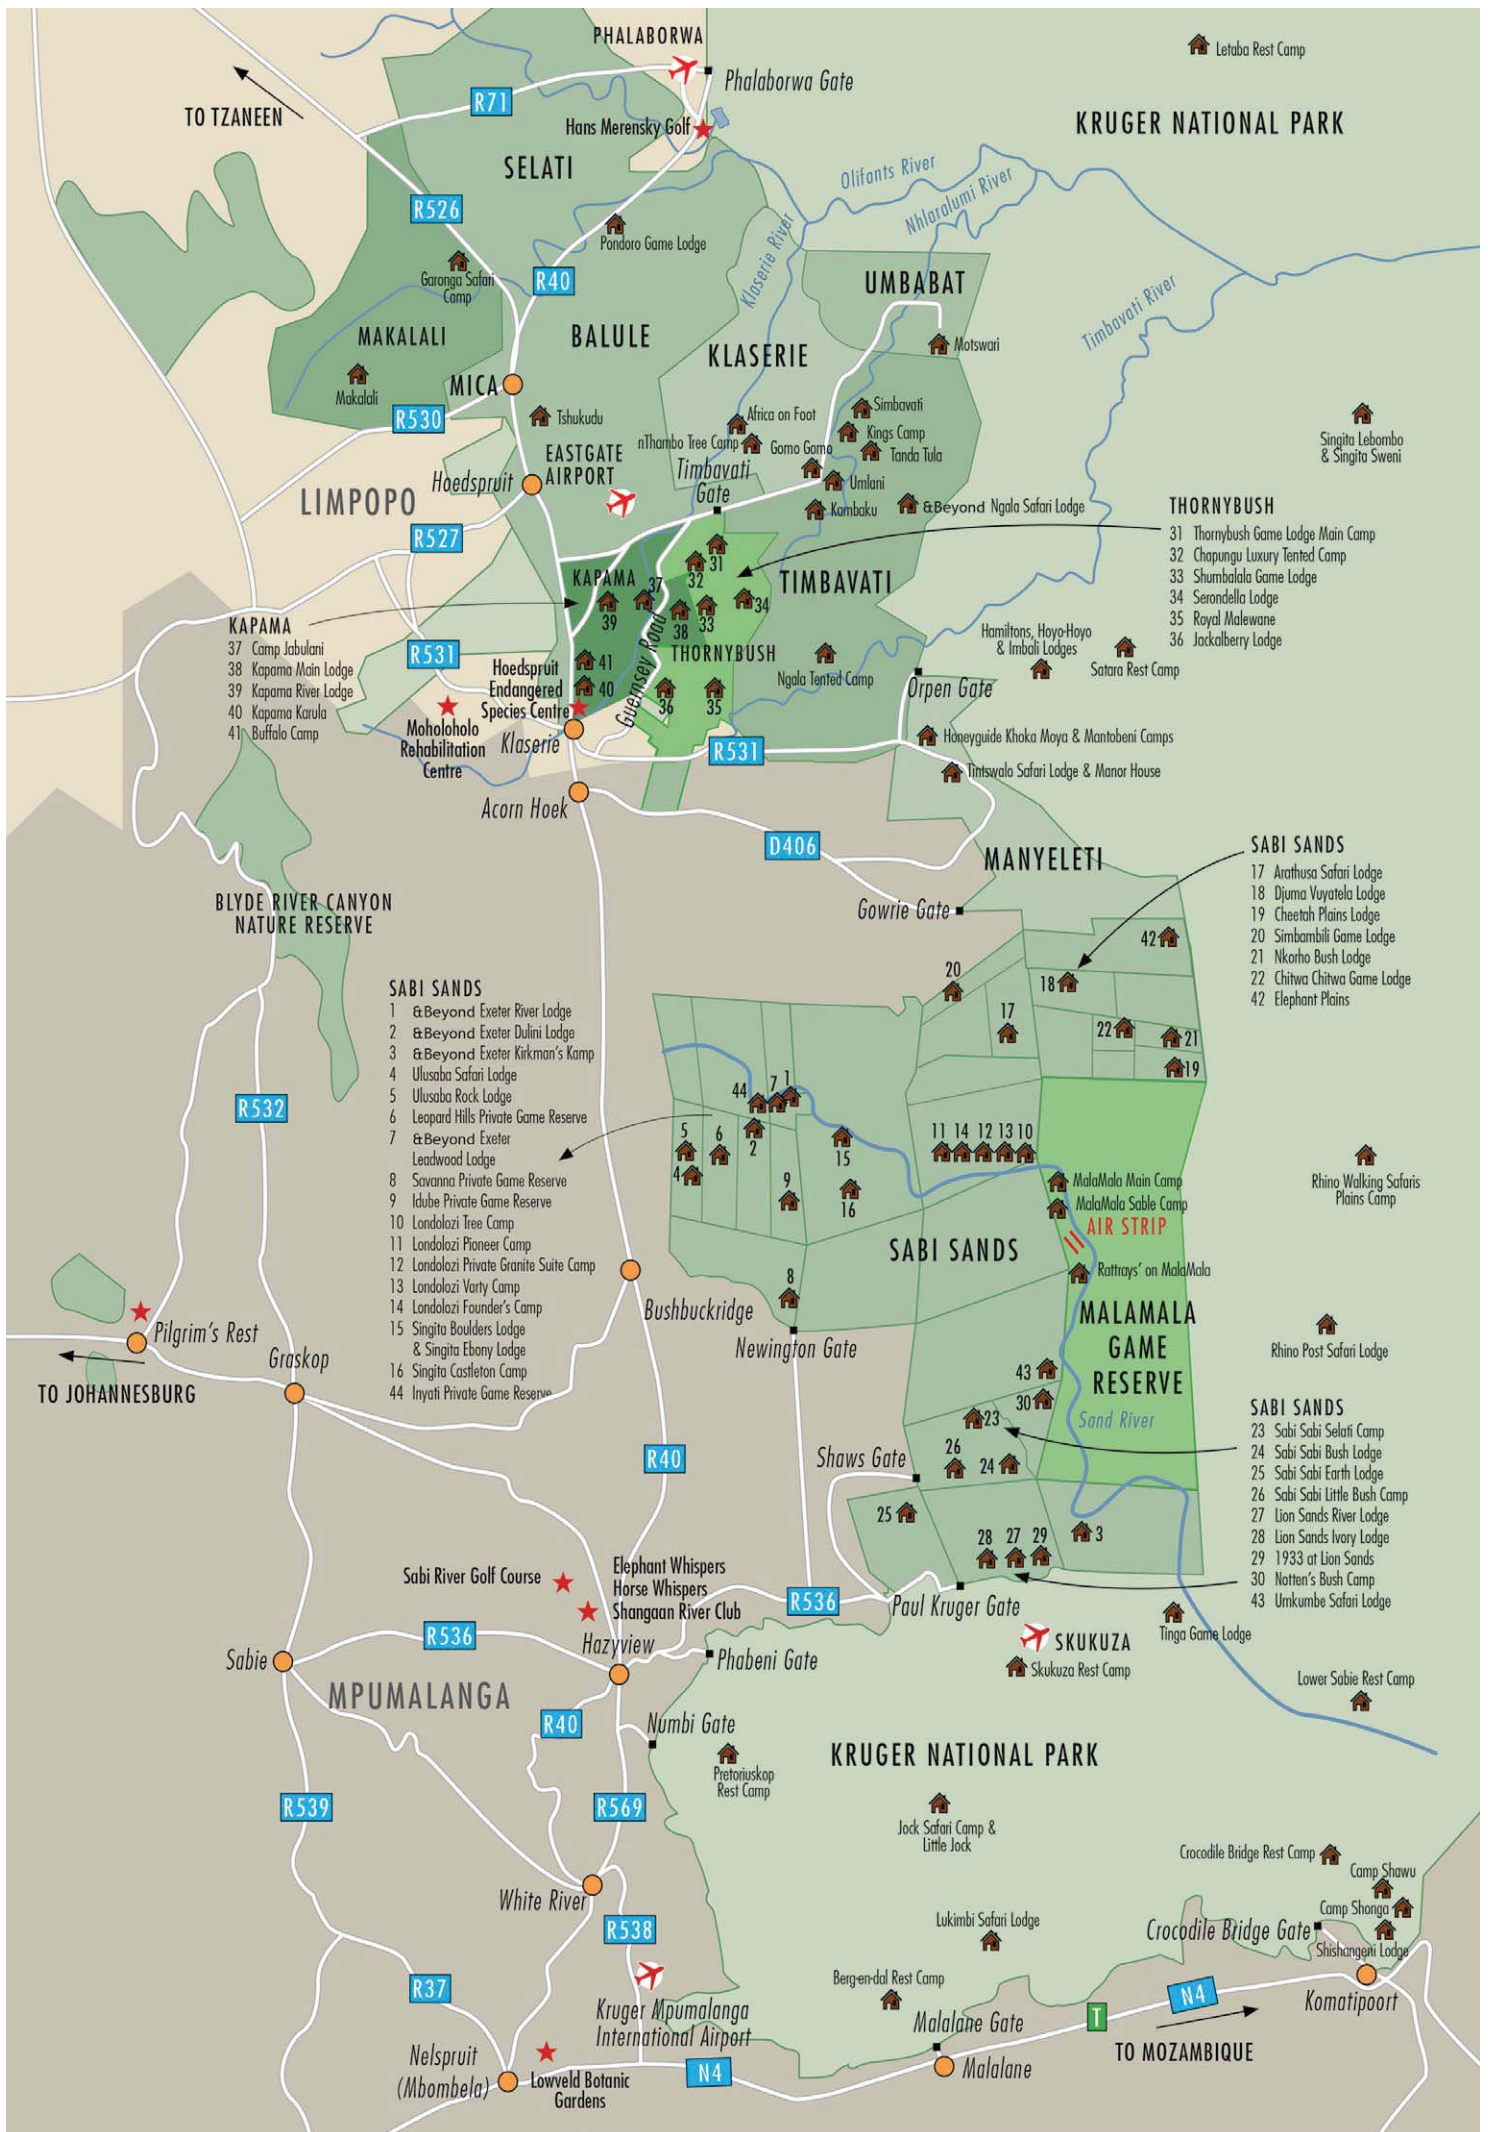

TO TZANEEN

KRUGER NATIONAL PARK

BLYDE RIVER CANYON NATURE RESERVE

TO JOHANNESBURG

MPUMALANGA

KRUGER NATIONAL PARK

TO MOZAMBIQUE

1. **SABI SANDS**
1. 1 &Beyond Exeter River Lodge
  2. 2 &Beyond Exeter Dulini Lodge
  3. 3 &Beyond Exeter Kirkman's Kamp
  4. 4 Ulusaba Safari Lodge
  5. 5 Ulusaba Rock Lodge
  6. 6 Leopard Hills Private Game Reserve
  7. 7 &Beyond Exeter Leadwood Lodge
  8. 8 Savanna Private Game Reserve
  9. 9 Idube Private Game Reserve
  10. 10 Londolazi Tree Camp
  11. 11 Londolazi Pioneer Camp
  12. 12 Londolazi Private Granite Suite Camp
  13. 13 Londolazi Varty Camp
  14. 14 Londolazi Founder's Camp
  15. 15 Singita Boulders Lodge & Singita Ebony Lodge
  16. 16 Singita Castleton Camp
  17. 44 Inyati Private Game Reserve

1. **THORNYBUSH**
1. 31 Thornybush Game Lodge Main Camp
  2. 32 Chapungu Luxury Tented Camp
  3. 33 Shumbalala Game Lodge
  4. 34 Serondella Lodge
  5. 35 Royal Malewane
  6. 36 Jackalberry Lodge

1. **SABI SANDS**
1. 17 Arathusa Safari Lodge
  2. 18 Djuma Vuyatela Lodge
  3. 19 Cheetah Plains Lodge
  4. 20 Simbambili Game Lodge
  5. 21 Nkorho Bush Lodge
  6. 22 Chitwa Chitwa Game Lodge
  7. 42 Elephant Plains

1. **SABI SANDS**
1. 23 Sabi Sabi Selati Camp
  2. 24 Sabi Sabi Bush Lodge
  3. 25 Sabi Sabi Earth Lodge
  4. 26 Sabi Sabi Little Bush Camp
  5. 27 Lion Sands River Lodge
  6. 28 Lion Sands Ivory Lodge
  7. 29 1933 at Lion Sands
  8. 30 Notten's Bush Camp
  9. 43 Umkumbe Safari Lodge

1. 44
2. 7
3. 1
4. 5
5. 6
6. 2
7. 15
8. 9
9. 16
10. 11
11. 14
12. 12
13. 13
14. 10

1. **MALAMALA GAME RESERVE**
1. 43
  2. 30
  3. 26
  4. 24
  5. 25
  6. 28
  7. 27
  8. 29
  9. 3

Rhino Walking Safaris Plains Camp

Rhino Post Safari Lodge

Lower Sabie Rest Camp

Crocodile Bridge Rest Camp

Camp Showu

Camp Shonga

Shishangeni Lodge

Tinga Game Lodge

Skukuza Rest Camp

Jock Safari Camp & Little Jock

Lukimbi Safari Lodge

Bergendal Rest Camp

Malalane

Shangaan River Club

Elephant Whispers

Horse Whispers

Sabi River Golf Course

Sabie

White River

Nelspruit (Mbombela)

Kruger Mpumalanga International Airport

Pretoriuskop Rest Camp

Letaba Rest Camp

Singita Lebombo & Singita Sweni

Satara Rest Camp

Honeyguide Khoka Moya & Mantabeni Camps

Tintswalo Safari Lodge & Manor House

Gowrie Gate

Open Gate

Ngala Tented Camp

Hamiltons, Hoyo-Hoyo & Imbali Lodges

&Beyond Ngala Safari Lodge

Kambaku

Umlani

Tando Tula

Kings Camp

Gomo Gomo

Africa on Foot

nThambo Tree Camp

Tshukudu

Motswari

Pondoro Game Lodge

Hans Merensky Golf

Phalaborwa Gate

Phalaborwa

Phalaborwa